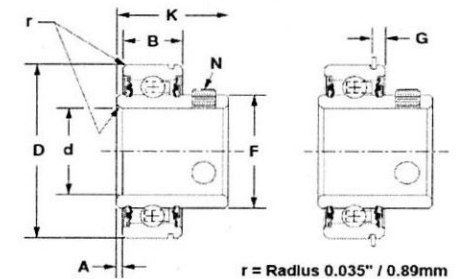

76--DLG BEARING SERIES

**Imperial Series - Parallel Outside, Extended Inner ring,
Grub Screw Locking and Snap Ring with Groove**

| | Principle Dimensions | | | | | | | BASIC LOAD RATINGS | | | |
|---------|----------------------|----------|-----------|----------|-------------|---------|-------------|--------------------|--------|------------|--------|
| | Bore Size | | Outer Dia | | Outer Width | | Inner Width | DYNAMIC | STATIC | SET SCREWS | WEIGHT |
| | in | mm | in | mm | in | mm | | | | | |
| | +0.0008 | +0.020 | +0.0000 | +0.000 | +0.000 | +0.000 | +0.000 | +0.000 | KN | KN | N |
| -0.0000 | -0.000 | -0.0005 | -0.013 | -0.005 | -0.13 | -0.005 | -0.13 | | | | |
| | d | D | B | A | F | G | K | C | Co | | W |
| 7608DLG | 0.5000" | 1.7500" | 0.6250" | 0.0625" | 1.009" | 0.136" | 1.092" | 2109 | 1131 | 10-32 | 0.36 |
| | 12.700mm | 44.450mm | 15.875mm | 1.5875mm | 25.629mm | 3.454mm | 27.737mm | 9.38 | 5.03 | | 0.16 |
| 7610DLG | 0.6250" | 1.7500" | 0.6250" | 0.0625" | 1.009" | 0.136" | 1.092" | 2109 | 1131 | 10-32 | 0.32 |
| | 15.875mm | 44.450mm | 15.875mm | 1.5875mm | 25.629mm | 3.454mm | 27.737mm | 9.38 | 5.03 | | 0.15 |
| 7612DLG | 0.7500" | 1.7500" | 0.6250" | 0.0625" | 1.009" | 0.136" | 1.092" | 2109 | 1131 | 10-32 | 0.28 |
| | 19.050mm | 44.450mm | 15.875mm | 1.5875mm | 25.629mm | 3.454mm | 27.737mm | 9.38 | 5.03 | | 0.13 |
| 7614DLG | 0.8750" | 2.0000" | 0.6250" | 0.0625" | 1.306" | 0.136" | 1.179" | 2262 | 1315 | 1/4-28 | 0.43 |
| | 22.2250mm | 50.800mm | 15.875mm | 1.5875mm | 33.172mm | 3.454mm | 35.990mm | 10.06 | 5.85 | | 0.2 |
| 7616DLG | 1.0625" | 2.0000" | 0.6250" | 0.0625" | 1.306" | 0.136" | 1.417" | 2262 | 1315 | 1/4-28 | 0.36 |
| | 26.988mm | 50.800mm | 15.875mm | 1.5875mm | 33.172mm | 3.454mm | 35.990mm | 10.06 | 5.85 | | 0.16 |
| 7618DLG | 1.1250" | 2.5625" | 0.7500" | 0.0625" | 1.672" | 0.190" | 1.417" | 4375 | 2543 | 1/4-28 | 0.8 |
| | 28.575mm | 65.088mm | 19.050mm | 1.5875mm | 42.469mm | 4.826mm | 35.990mm | 19.46 | 11.31 | | 0.36 |
| 7620DLG | 1.2500" | 2.5625" | 0.7500" | 0.0625" | 1.672" | 0.190" | 1.417" | 4375 | 2543 | 1/4-28 | 0.71 |
| | 31.750mm | 65.088mm | 19.050mm | 1.5875mm | 42.469mm | 4.826mm | 35.990mm | 19.46 | 11.31 | | 0.32 |